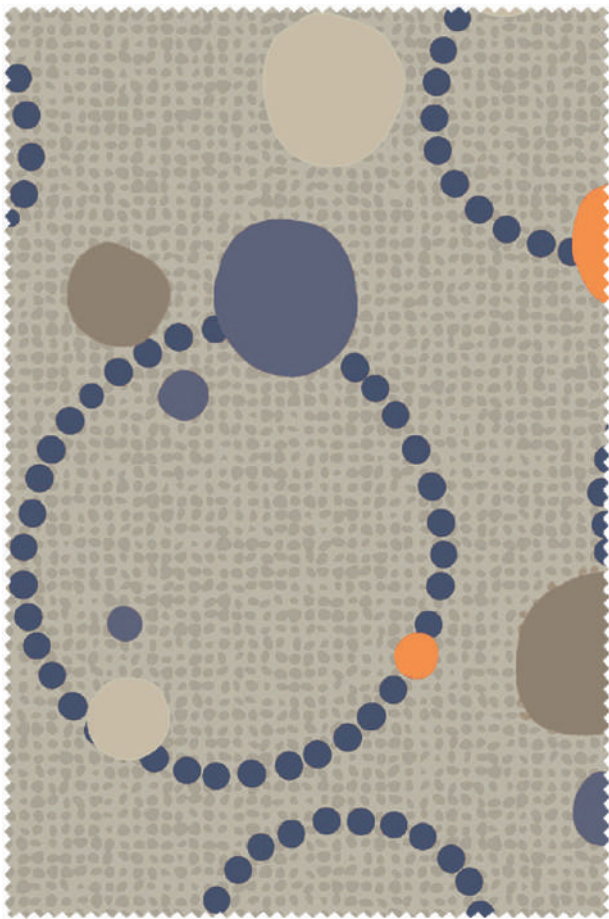

CELESTIAL RAINFOREST

STUDIO ENCORE FOREST

STUDIO ENCORE SEAGRASS

CELESTIAL CITRUS

ACCESS CITRUS

STUDIO ENCORE CITRONELLE

CELESTIAL WASABI

STUDIO ENCORE PEWTER

ACCESS FALCON

CELESTIAL CARIBBEAN

STUDIO ENCORE SAND

STUDIO ENCORE CARIBBEAN

STUDIO ENCORE BRAZIL

STUDIO ENCORE CHALK

CELESTIAL SEASCAPE

CELESTIAL PAMPAS

STUDIO ENCORE LAGOON

ACCESS LINEN

CELESTIAL CARNIVAL

STUDIO ENCORE REGAL

ACCESS FIRE

CELESTIAL WATERFALL

STUDIO ENCORE TANGERINE

ACCESS TANGERINE

CELESTIAL CHILLI PEPPER

ACCESS DENIM

STUDIO ENCORE WEDGEWOOD

ACCESS CARBON

STUDIO ENCORE BLACK

CELESTIAL

Specification	Celestial	Access	Studio Encore
Application	Upholstery - Commercial and Residential	Upholstery - Commercial and Residential	Upholstery - Commercial and Residential
Performance	Greater than 100,000 Rubs	Greater than 175,000 Rubs	Greater than 1 Million Rubs
Composition	100% Polyester	100% Polyester	85% PVC 15% Polyester
Width	Useable 136cm	142cm	137cm
Pattern Repeat	HR: 35cm VR: 35cm	Plain	Plain
Railroaded	Sampled Non-Railroaded (Multi-Directional)	Yes	No
Care Label	A	A	C
Stain Resistant Treatments	Contact Us for Treatment Options	Contact Us for Treatment Options	N/A
Fire Rating	AS1530.3	AS1530.3	AS1530.3
Warranty*	3 Years	3 Years	3 Years